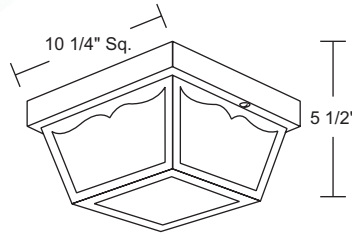

OUTDOOR CEILING FIXTURE 157FM

OUTDOOR DECORATIVE MARLEX®

Wave Lighting's 157FM adds a contemporary look to any outdoor space. Wave Lighting's 156FM is designed for ceiling applications and mounting hardware is included. Options include photocell.

LED SOURCE OPTIONS

LIGHTWAVE LED - LR/LT

- 120V, 50/60 Hz
- AC Driver-On-Board Array
- Estimated 50,000 Hrs L₇₀
- Low Flicker (LT models)
- Surge Supression
- Dimmable (see compatible dimmer list)
- High Efficacy LED Light Source
- 3000K or 4000K CCT 80 or 90CRI
- 5 Year Warranty
- Energy Star

LED MULTI-VOLT SYSTEM - L22

- 120-277V, 50/60Hz
- Estimated 50,000 Hrs L₇₀
- 4000K CCT 80CRI
- 3 Year Warranty

E26 MEDIUM BASE - LE26

- 120V, 50/60Hz
- "Screw-In" Medium Base A19/E26 LED Lamp
- Estimated 15,000 Hrs L₇₀
- Low Flicker (3K models)
- Dimmable (see compatible dimmer list)
- 3000K CCT 90CRI or 4000K CCT 80CRI
- 3 Year Warranty
- Energy Star

SPECIFICATIONS

- Black or White
- Mounting Hardware Included
- Frosted Polypropylene Diffuser
- Ceiling Mount Only
- Minimum Starting Temp -20°F
- UL Listed for Damp Locations
- Composite Construction

BK BLACK

WH WHITE

GUIDE CODE: 157FM-BK

CALL FOR PHOTOMETRIC INFORMATION

ITEM #	DIFFUSER	LIGHT SOURCE	CCT	COLOR	OPTIONS
157FM	POLYPROPYLENE Frosted	E26 MEDIUM BASE	C-4K W-3K	BK-Black WH-White	O-Occupancy Sensor
		POLYCARBONATE BACK PAN (2) 60W MAX Medium Base LE26-9.5W 800lm (E26 LED Lamp) + ★			
		120V LIGHTWAVE LED			
		ALUMINUM BACK PAN LR12-13W 1000lm 80CRI ★ LR15-15W 1400lm 80CRI ★ LR22-23W 1900lm 80CRI ★ LT12-12W 1040lm 90CRI LT15-16W 1400lm 90CRI LT22-24W 2020lm 90CRI			
		120-277V MULTI-VOLT LED			
		L22-22W 1824lm	4K		

+ Lamp included. ★ Energy Star qualified product.

REFER TO CATALOG FOR OPTION SPECIFICATIONS - Specifications subject to change without notice - FIXTURE SPEC 9/21