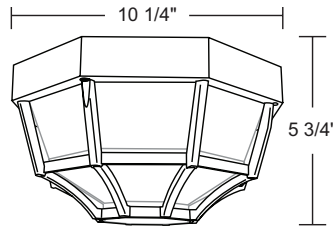

OUTDOOR CEILING FIXTURE 167FM

OUTDOOR DECORATIVE MARLEX®

Wave Lighting's 167FM adds a contemporary look to any outdoor space. Wave Lighting's 167FM is designed for ceiling applications and mounting hardware is included.

LED SOURCE OPTIONS

LIGHTWAVE LED - LR/LT

- 120V, 50/60 Hz
- AC Driver-On-Board Array
- Estimated 50,000 Hrs L₇₀
- Low Flicker (LT models)
- Surge Supression
- Dimmable (see compatible dimmer list)
- High Efficacy LED Light Source
- 3000K or 4000K CCT 80 or 90CRI
- 5 Year Warranty
- Energy Star

E26 MEDIUM BASE - LE26

- 120V, 50/60Hz
- "Screw-In" Medium Base A19/E26 LED Lamp
- Estimated 15,000 Hrs L₇₀
- Low Flicker (3K models)
- Dimmable (see compatible dimmer list)
- 3000K CCT 90CRI or 4000K CCT 80CRI
- 3 Year Warranty
- Energy Star

SPECIFICATIONS

- Black or White
- Mounting Hardware Included
- Frosted Diffuser Options
- Ceiling Mount Only
- Minimum Starting Temp -20°F
- UL Listed for Damp Locations
- Composite Construction

BK BLACK

WH WHITE

GUIDE CODE: 167FM-BK

CALL FOR PHOTOMETRIC INFORMATION

ITEM #	DIFFUSER	LIGHT SOURCE	CCT	COLOR
167FM	ACRYLIC Frosted	E26 MEDIUM BASE	C-4K W-3K	BK-Black WH-White
		(1) 60W MAX Medium Base LE26-9.5W 800lm (E26 LED Lamp) + *		
		120V LIGHTWAVE LED		
		LR12-13W 1000lm 80CRI ★ LR15-15W 1400lm 80CRI ★ LR22-23W 1900lm 80CRI ★ LT12-12W 1040lm 90CRI LT15-16W 1400lm 90CRI LT22-24W 2020lm 90CRI		

+ Lamp included. ★Energy Star qualified product.