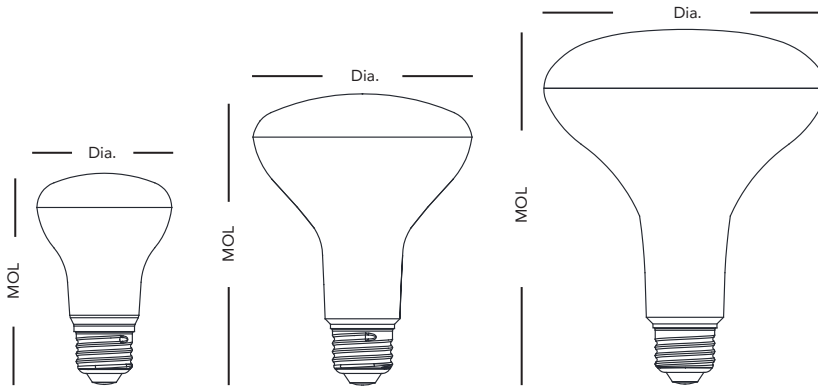

Project Name:	Type:
Part Number:	Date:

HIGH CRI BR LAMP Family

DIMENSION & WEIGHT

Model	Base	MOL	Dia.	Weight
7R20DIM/xxx	E26	3-7/8"	2-1/2"	0.11 lb
9BR30DIM/xxx	E26	5"	3-3/4"	0.16 lb
11BR30DIM/xxx	E26	5"	3-3/4"	0.16 lb
11BR40DIM/xxx	E26	6-1/8"	4-7/8"	0.33 lb
13BR40DIM/xxx	E26	6-1/8"	4-7/8"	0.34 lb

ORDERING INFORMATION

Model	Shipping Carton		
	Case Qty	Case Dimensions (LxWxH)	Case Weight
7R20DIM/xxx	72 PCS	15-15/16" x 15-15/16" x 9-5/8"	14.37 lb
9BR30DIM/xxx	48 PCS	24-7/16" x 16-9/16" x 12-5/16"	12.35 lb
11BR30DIM/xxx	48 PCS	24-7/16" x 16-9/16" x 12-5/16"	12.35 lb
11BR40DIM/xxx	24 PCS	21-7/8" x 16-1/8" x 15-3/4"	11.86 lb
13BR40DIM/xxx	24 PCS	21-7/8" x 16-1/8" x 15-3/4"	12.13 lb

Where xxx means 824-965 which indicates CRI and color temperature

CERTIFICATION INFORMATION

Product	Model	ES ID#
36688	7R20DIM/927	2386744
36689	7R20DIM/930	2386745
36690	7R20DIM/940	2386746
36691	9BR30DIM/927	2388060
36692	9BR30DIM/930	2388061
36693	9BR30DIM/940	2388062
36694	11BR30DIM/927	2386735
36695	11BR30DIM/930	2386736
36696	11BR30DIM/940	2386737
36697	11BR40DIM/927	2386738
36698	11BR40DIM/930	2386739
36699	11BR40DIM/940	2386740
36700	13BR40DIM/927	2386741
36701	13BR40DIM/930	2386742
36702	13BR40DIM/940	2386743

Note: All rights reserved. All sizes and specifications are subject to change at any time without notice.