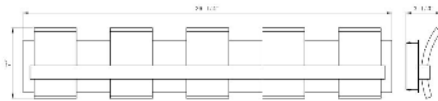

CAMBRIDGE, CAMBRIDGE, 5LT LED BATHBAR, BLK

PRODUCT DETAILS

No.	:	35657-019
Product Color	:	CHROME
Product Material	:	METAL
Shade / Accent Colour	:	FROSTED
Shade / Accent Material	:	ACRYLIC
Length	:	36.25"
Width	:	3.25"
Height	:	7"
Overall Height	:	7"
Ext	:	3.25"
Weight	:	11.2lbs
Shade Length	:	3.25"
Shade Width	:	3.25"
Shade Height	:	7"

ITEM NO.	FINISH	SHADE
35657-019	CHROME	FROSTED
35657-025	Black	Frosted

TECHNICAL DETAILS

Light Direction	:	Multi
Canopy / Backplate Length	:	35.75"
Canopy / Backplate Height	:	4.5"
Canopy / Backplate Width	:	1.25"
Driver	:	EK-TOP
Mounting	:	Up
IP Rating	:	IP44
Location	:	Damp
Approval	:	