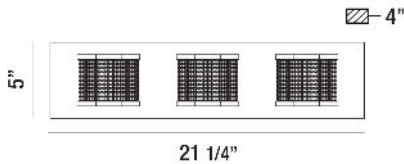

### PRODUCT DETAILS

No.	:	35719-014
Product Color	:	CHROME
Product Material	:	METAL
Shade / Accent Colour	:	CLEAR
Shade / Accent Material	:	GLASS
Width	:	21.25"
Height	:	5"
Ext	:	4"
Weight	:	5.1lbs

### TECHNICAL DETAILS

Canopy / Backplate Length	:	20"
Canopy / Backplate Height	:	1.25"
Canopy / Backplate Width	:	4.5"
Driver	:	EK-TOP
IP Rating	:	DAMP
Location	:	DAMP
Approval	:	