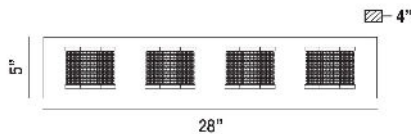

BELGROUE, 28" VANITY LIGHT

PRODUCT DETAILS

| | | |
|-------------------------|---|-----------|
| No. | : | 35720-010 |
| Product Color | : | CHROME |
| Product Material | : | METAL |
| Shade / Accent Colour | : | CLEAR |
| Shade / Accent Material | : | GLASS |
| Width | : | 28" |
| Height | : | 5" |
| Ext | : | 4" |
| Weight | : | 6.8lbs |

OPTIONS AVAILABLE

| ITEM NO. | FINISH | SHADE |
|-----------|--------|-------|
| 35720-010 | CHROME | CLEAR |

TECHNICAL DETAILS

| | | |
|---------------------------|---|---|
| Canopy / Backplate Length | : | 26.75" |
| Canopy / Backplate Height | : | 1.25" |
| Canopy / Backplate Width | : | 4.5" |
| Driver | : | EK-TOP |
| IP Rating | : | DAMP |
| Location | : | DAMP |
| Approval | : |  |