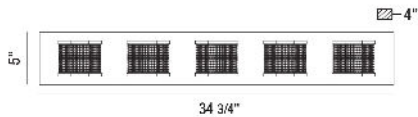

BELGROUE, 35" VANITY LIGHT

PRODUCT DETAILS

No.	:	35721-017
Product Color	:	CHROME
Product Material	:	METAL
Shade / Accent Colour	:	CLEAR
Shade / Accent Material	:	GLASS
Width	:	34.75"
Height	:	5"
Ext	:	4"
Weight	:	8.5lbs

LIGHT SOURCE DETAILS

Light Source Type	:	INTEGRATED LED
Input Voltage	:	120V
Bulb Voltage	:	120V
Total Wattage	:	35W
Initial Lumens	:	2850lm
Kelvin	:	3000K
CRI	:	90+
Dimmable	:	Yes

OPTIONS AVAILABLE

ITEM NO.	FINISH	SHADE
35721-017	CHROME	CLEAR

TECHNICAL DETAILS

Canopy / Backplate Length	:	33.5"
Canopy / Backplate Height	:	1.25"
Canopy / Backplate Width	:	4.5"
Driver	:	EK-TOP
IP Rating	:	DAMP
Location	:	DAMP
Approval	:	

PROJECT INFORMATION

Job Name: Date: Type: